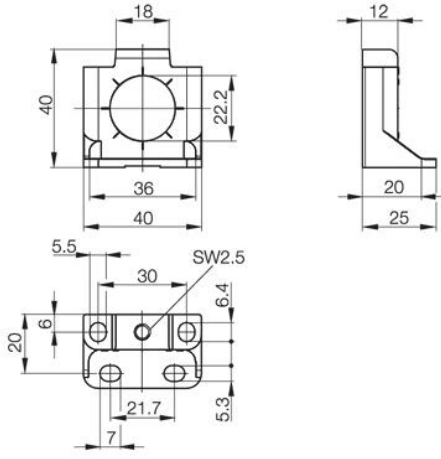

## Accessories: Mounting unit BES Q40-HW-2

### Mechanical Data

Measurements W x H x D or Dia x D  
Material  
Weight  
Mounting

40x40x25  
Aluminium  
33  
with 2 screws M5

Datasheet number::

Definitions see general catalog.  
If not otherwise noted, ratings according to  
IEC 60947-5-2 (DIN EN60947-5-2)